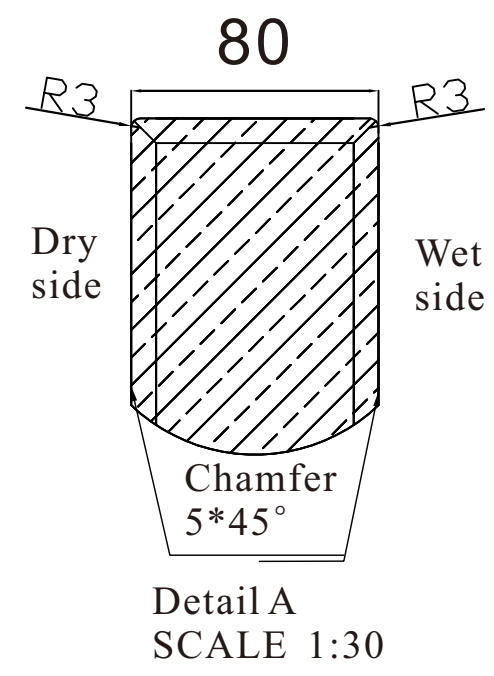

 PAINTING COLOR
 TO Match DC 795 Black

Quantity: 2 Pieces

Hazler Pools Brighton (May 13th, 2026)

UNLESS OTHERWISE SPECIFIED: DIMENSIONS ARE IN MILLIMETERS TOLERANCES: LINEAR: <1m: +/-2mm; >1m: +/-0.15% CHORD LENGTH: +/-0.5% ARC LENGTH: +/-0.3% THICKNESS: BLOCK STANDARD				DO NOT SCALE DRAWING		REVISION	
				FABRICATION DRAWING			
DRAWN		SIGNATURE		DATE		MOTHER BLOCK #:	
ENG. APPV' D				2026-05-13		CLIENT: Hazler Pools Brighton	
PRD. APPV' D				2026-05-13		TITLE: Hazler Pools Brighton	
QC. APPV' D				PAINT COLOR: DC795 Black		DWG NO. : JXSD20260513	
RELEASE				MATERIAL: LUCITE AQUAPLEX		A3	
WEIGHT:				SCALE: 1:30		SHEET 1 OF 1	