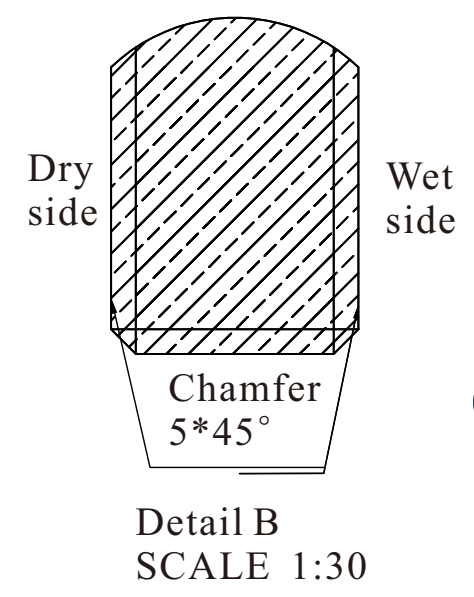

 PAINTING COLOR
 TO Match DC 795 Black

Quantity: 2 Pieces

Hazler Pools Brighton (May 13th, 2026)

UNLESS OTHERWISE SPECIFIED: DIMENSIONS ARE IN MILLIMETERS TOLERANCES: LINEAR: <1m: +/-2mm; >1m: +/-0.15% CHORD LENGTH: +/-0.5% ARC LENGTH: +/-0.3% THICKNESS: BLOCK STANDARD				DO NOT SCALE DRAWING		REVISION	
				FABRICATION DRAWING			
DRAWN		SIGNATURE		DATE		MOTHER BLOCK #:	
ENG. APPV' D				2026-05-13		CLIENT: Hazler Pools Brighton	
PRD. APPV' D				2026-05-13		TITLE: Hazler Pools Brighton	
QC. APPV' D				PAINT COLOR: DC795 Black		DWG NO. : JXSD20260513	
RELEASE				MATERIAL: LUCITE AQUAPLEX		A3	
WEIGHT:				SCALE: 1:30		SHEET 1 OF 1	