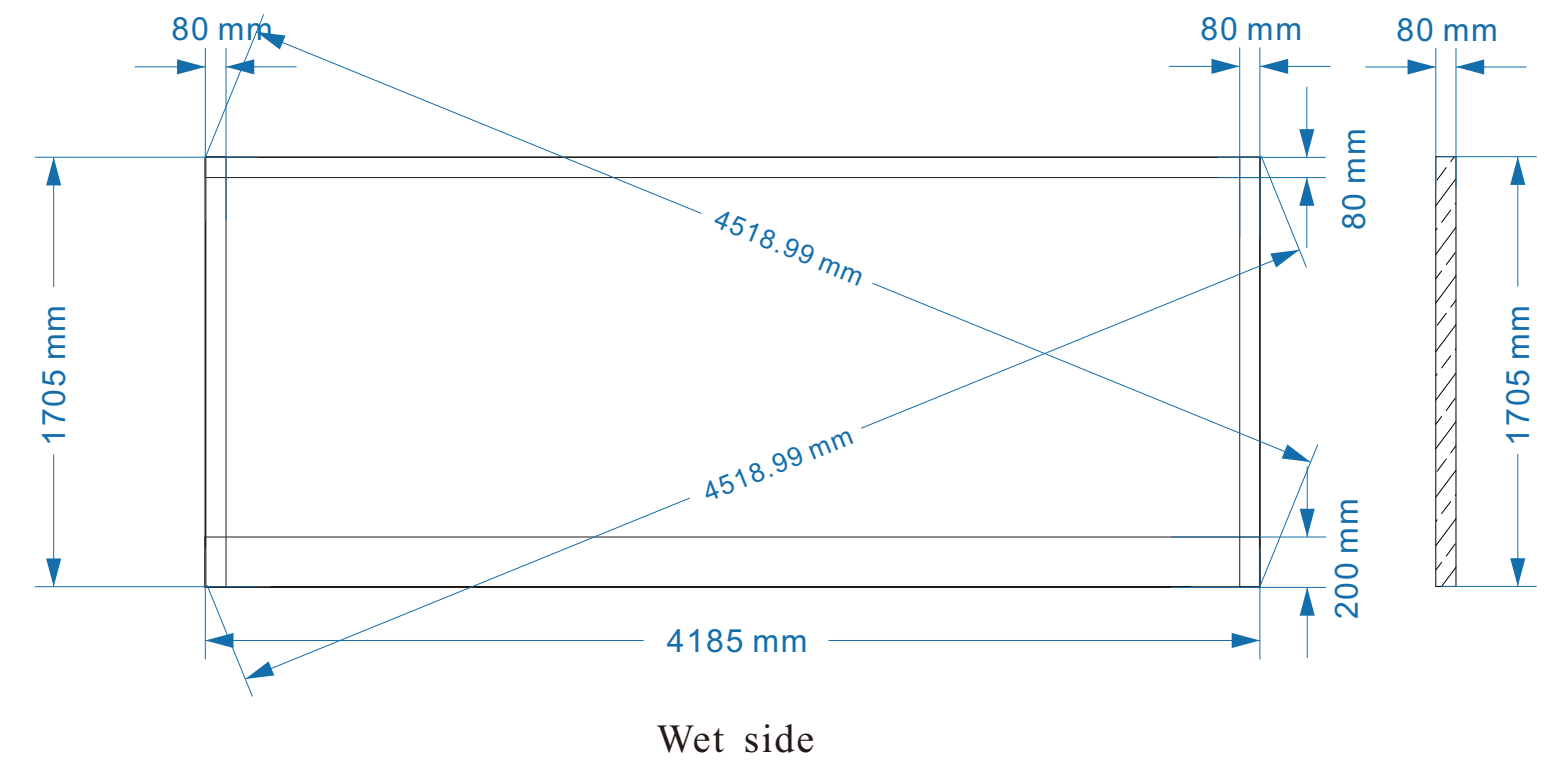

 PAINTING COLOR
 TO Match DC 795 Black

Quantity: 2 Pieces

Hazler Pools Brighton (May 13th, 2026)

UNLESS OTHERWISE SPECIFIED: DIMENSIONS ARE IN MILLIMETERS TOLERANCES: LINEAR: <1m: +/-2mm; >1m: +/-0.15% CHORD LENGTH: +/-0.5% ARC LENGTH: +/-0.3% THICKNESS: BLOCK STANDARD				DO NOT SCALE DRAWING		REVISION	
				FABRICATION DRAWING			
DRAWN		SIGNATURE		DATE		MOTHER BLOCK #:	
ENG. APPV' D				2026-05-13		CLIENT: Hazler Pools Brighton	
PRD. APPV' D				2026-05-13		TITLE: Hazler Pools Brighton	
QC. APPV' D				PAINT COLOR: DC795 Black		DWG NO. : JXSD20260513	
RELEASE				MATERIAL: LUCITE AQUAPLEX		A3	
WEIGHT:				SCALE: 1:30		SHEET 1 OF 1	