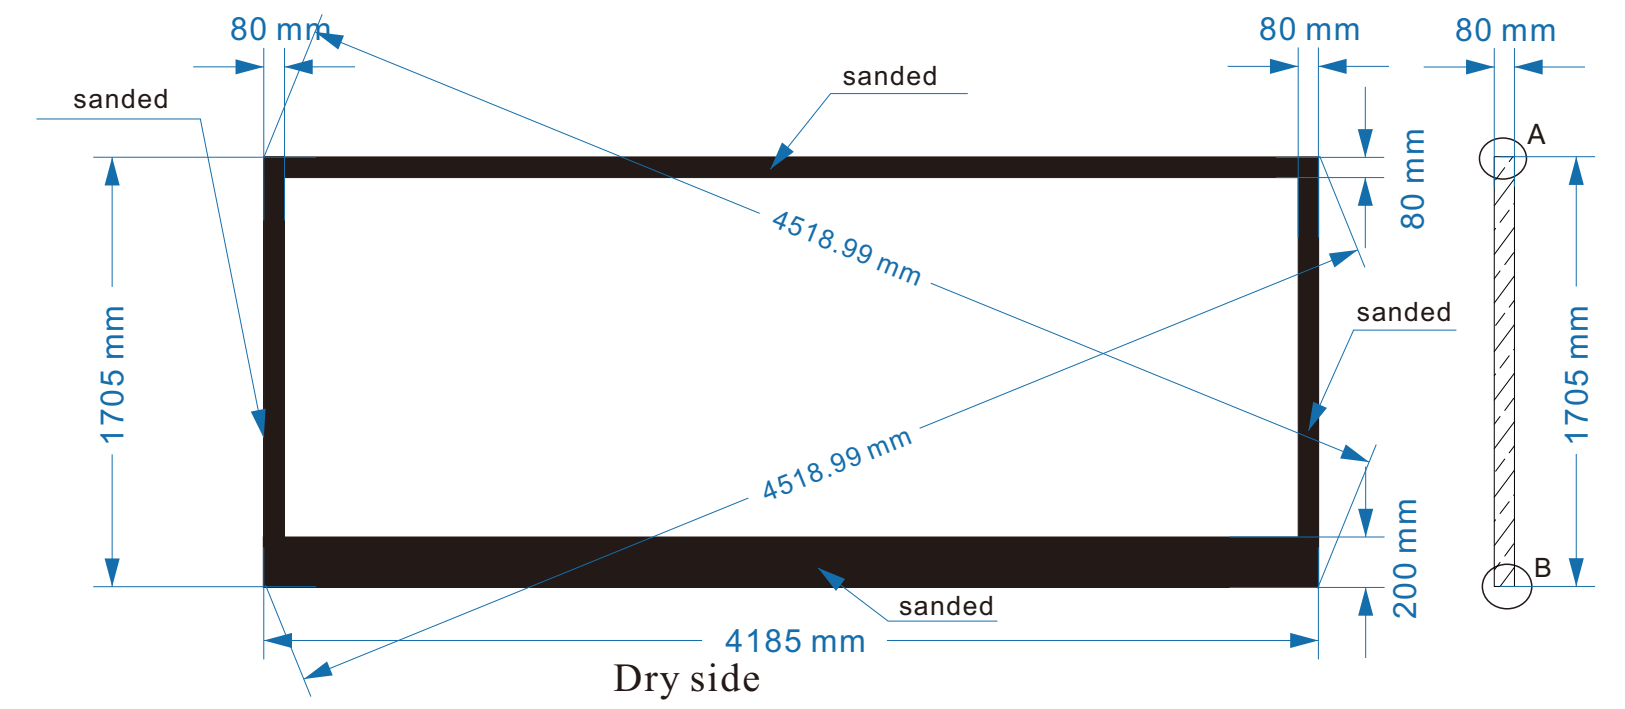

 PAINTING COLOR
 TO Match DC 795 Black

Quantity: 2 Pieces

Hazler Pools Brighton (May 13th, 2026)

UNLESS OTHERWISE SPECIFIED: DIMENSIONS ARE IN MILLIMETERS TOLERANCES: LINEAR: <1m: +/-2mm; >1m: +/-0.15% CHORD LENGTH: +/-0.5% ARC LENGTH: +/-0.3% THICKNESS: BLOCK STANDARD				DO NOT SCALE DRAWING		REVISION	
				FABRICATION DRAWING			
DRAWN		SIGNATURE		DATE		MOTHER BLOCK #:	
ENG. APPV' D				2026-05-13		CLIENT: Hazler Pools Brighton	
PRD. APPV' D				2026-05-13		TITLE: Hazler Pools Brighton	
QC. APPV' D				PAINT COLOR: DC795 Black		DWG NO. : JXSD20260513	
RELEASE				MATERIAL: LUCITE AQUAPLEX		A3	
WEIGHT:				SCALE: 1:30		SHEET 1 OF 1	